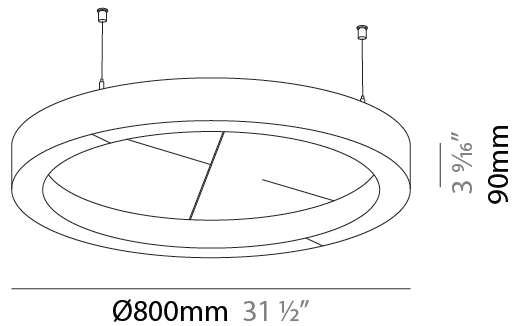

GENERAL

Series: Glorious Slim Acoustic
Partner: Prolicht
Division: Architectural
Installation: Suspension
Product Type: Acoustic
Mounting Location: Ceiling
Light Distribution: Direct

PHYSICAL

Shape: Round
Diameter (mm): 800
Diameter (in): 31 1/2
Height (mm): 90
Height (in): 3 9/16
Weight (kg): 9.026
Weight (lbs): 19.90
Diffuser: [PMMA - Opal / Micro-Prism](#)
Fixture Finish: [SSR / BKV / CWI / CRY / HAB / UFT / ITA / RUA / FTG / MYG / LOD / PUS / FRO / FUP / KIA / POP / BLS / SPG / MEY / GOH / CHC / COM / ABZ / JAG / OBR / MOS / ROR](#)
Acoustic Finish: [SFW / CYW / SEE / SYN / MTS / PMB / TTN / CYB / STO / DPE / BES / SHB / ARE / ANE / VRD / CRF](#)
Fixture Material: Aluminum
Primary Material: Acoustic
Cable Details: [2000mm / 78 3/4" or 6000mm / 236 1/4" Transparent Cable](#)

ELECTRICAL

Lamp Type: LED (Zhaga Standard)
Input Wattage (W): 52.1
Total Output Wattage (W): 47.3
Dimming: [Non-Dimmable](#)
Driver Included: Yes
Driver Location: Integrated
Driver Type: Constant Current - Universal
Driver Class: Class 2
Input Voltage (V): 120 - 277

LED

Color Temperature (°K): [2700 / 3000 / 3500 / 4000](#)
Max. Delivered Lumen (lm): 5843 / 5958 / 6203 / 6340
Nominal Lumen (lm): 7955 / 8148 / 6351 / 8632
CRI: >90 CRI
Lamp Life (hrs): 50000

OPTICAL

RATINGS AND CERTIFICATIONS

Certified By: CSA Certified to UL and CSA Standards
IP rating: IP20