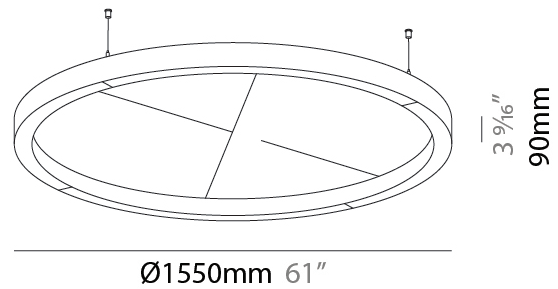

GENERAL

Series: Glorious Slim Acoustic
Partner: Prolicht
Division: Architectural
Installation: Suspension
Product Type: Acoustic
Mounting Location: Ceiling
Light Distribution: Direct / Indirect

PHYSICAL

Shape: Round
Diameter (mm): 1550
Diameter (in): 61
Height (mm): 90
Height (in): 3 9/16
Diffuser: PMMA - Opal / Micro-Prism
Fixture Finish: SSR / BKV / CWI / CRY / HAB / UFT / ITA / RUA / FTG / MYG / LOD / PUS / FRO / FUP / KIA / POP / BLS / SPG / MEY / GOH / CHC / COM / ABZ / JAG / OBR / MOS / ROR
Acoustic Finish: SFW / CYW / SEE / SYN / MTS / PMB / TTN / CYB / STO / DPE / BES / SHB / ARE / ANE / VRD / CRF
Fixture Material: Aluminum
Primary Material: Acoustic
Cable Details: 2000mm / 78 3/4" or 6000mm / 236 1/4" Transparent Cable

ELECTRICAL

Lamp Type: LED (Zhaga Standard)
Input Wattage (W): 154
Total Output Wattage (W): 141.8
Dimming: Non-Dimmable
Driver Included: Yes
Driver Location: Integrated
Driver Type: Constant Current - Universal
Driver Class: Class 2
Input Voltage (V): 120 - 277

LED

Color Temperature (°K): 2700 / 3000 / 3500 / 4000
Max. Delivered Lumen (lm): 18380 / 17765 / 19514 / 18723
Nominal Lumen (lm): Max 24446
CRI: >90 CRI
Lamp Life (hrs): 50000

OPTICAL

RATINGS AND CERTIFICATIONS

Certified By: CSA Certified to UL and CSA Standards
IP rating: IP20