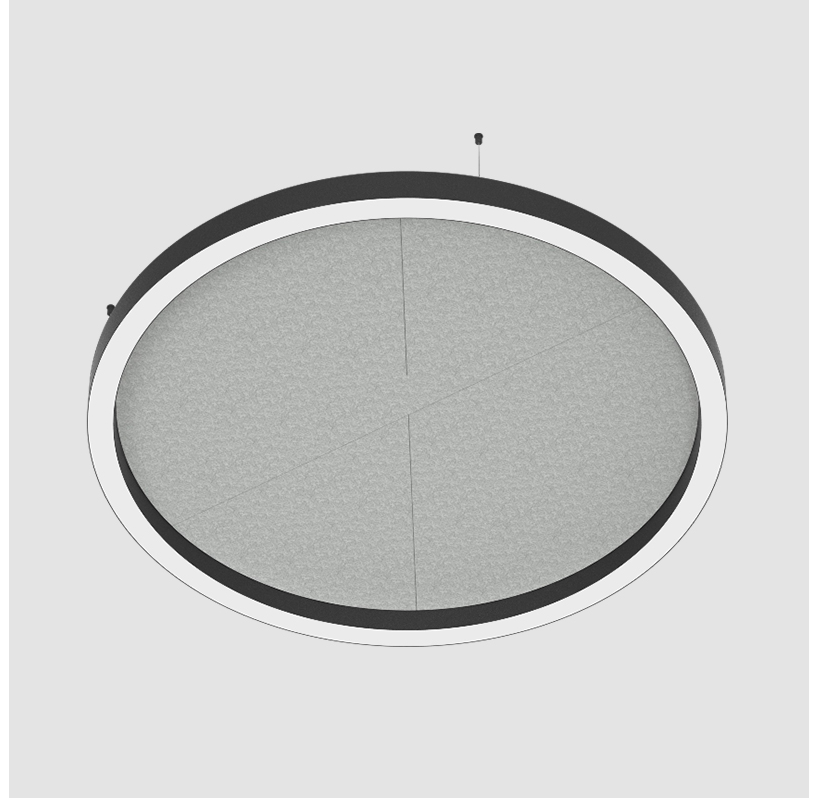

GENERAL

Series: Glorious Slim Acoustic
Partner: Prolicht
Division: Architectural
Installation: Suspension
Product Type: Acoustic
Mounting Location: Ceiling
Light Distribution: Direct / Indirect

PHYSICAL

Shape: Round
Diameter (mm): 1550
Diameter (in): 61
Height (mm): 90
Height (in): 3 9/16
Diffuser: PMMA - Opal / Micro-Prism
Fixture Finish: SSR / BKV / CWI / CRY / HAB / UFT / ITA / RUA / FTG / MYG / LOD / PUS / FRO / FUP / KIA / POP / BLS / SPG / MEY / GOH / CHC / COM / ABZ / JAG / OBR / MOS / ROR
Acoustic Finish: SFW / CYW / SEE / SYN / MTS / PMB / TTN / CYB / STO / DPE / BES / SHB / ARE / ANE / VRD / CRF
Fixture Material: Aluminum
Primary Material: Acoustic
Cable Details: 2000mm / 78 3/4" or 6000mm / 236 1/4" Transparent Cable

ELECTRICAL

Lamp Type: LED (Zhaga Standard)
Input Wattage (W): 154
Total Output Wattage (W): 141.8
Dimming: Non-Dimmable
Driver Included: Yes
Driver Location: Integrated
Driver Type: Constant Current - Universal
Driver Class: Class 2
Input Voltage (V): 120 - 277

LED

Color Temperature (°K): 2700 / 3000 / 3500 / 4000
Max. Delivered Lumen (lm): 18380 / 17765 / 19514 / 18723
Nominal Lumen (lm): Max 24446
CRI: >90 CRI
Lamp Life (hrs): 50000

OPTICAL

RATINGS AND CERTIFICATIONS

Certified By: CSA Certified to UL and CSA Standards
IP rating: IP20